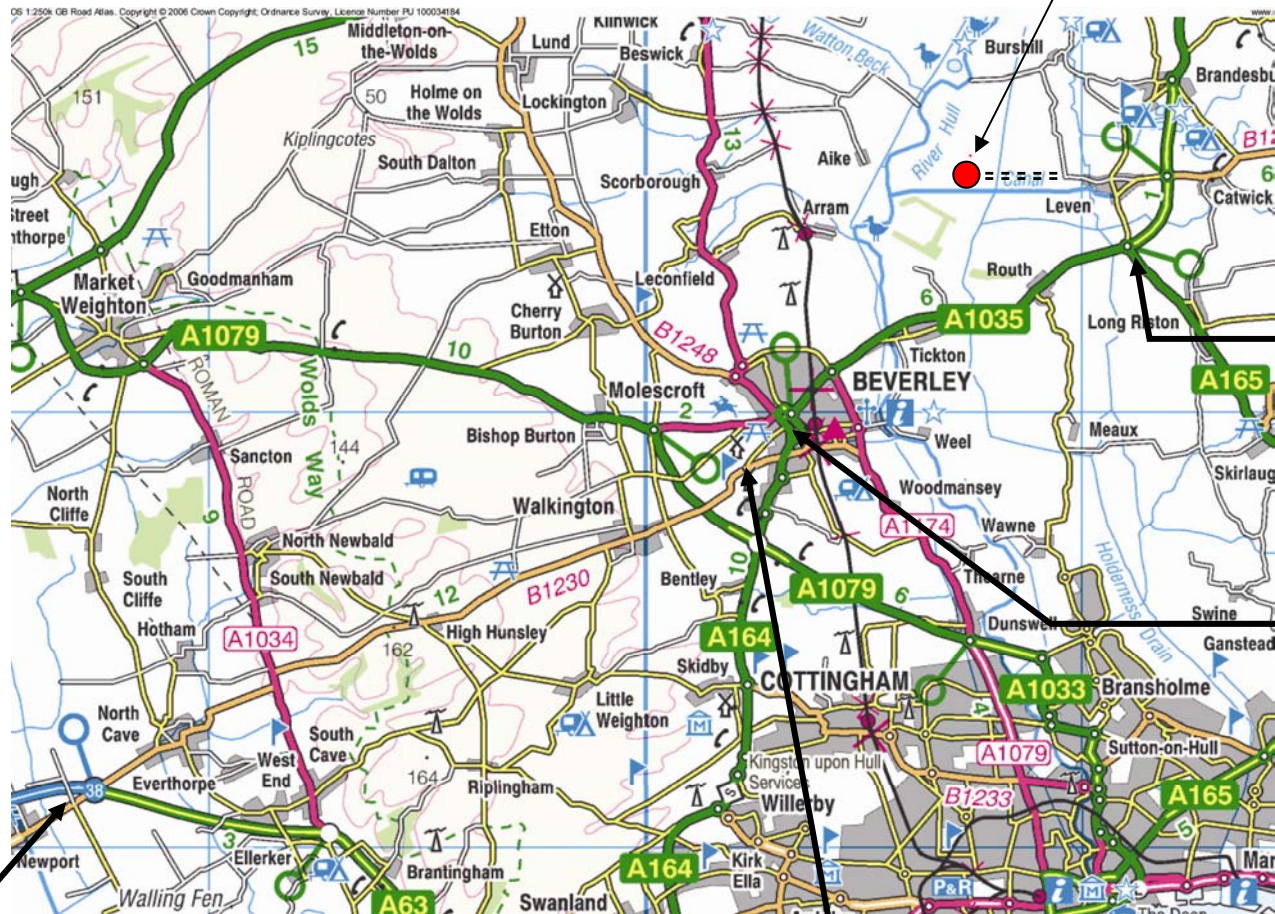

Travel Directions to Hull Aero Club

Leave the M62 here – take B1230 towards North Cave

Leave the B1230 here and cross the Westwood into Beverley.

Take First exit here, proceed into village and turn first left after the Parish Church

Turn left [One Way] onto Lairgate and follow signs for A1035